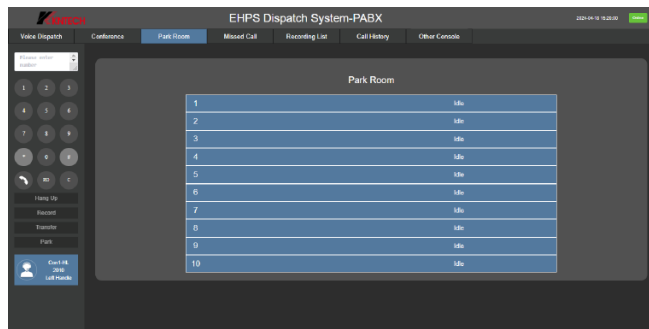

Voice dispatch-Telephone call

EHPS Dispatch System-PABX

2024-04-18 15:20:30 Online

Voice Dispatch

Conference

Park Room

Missed Call

Recording List

Call History

Other Console

← 2020 Analog1

Query

Peer Number	Date	Size	Operation
1004-20270719-12-01-30.wav	2027-07-19 12:01:30	4440044	download Delete ▶ 0:00 / 4:37
1004-20270719-11-55-23.wav	2027-07-19 11:55:23	4877164	download Delete ▶ 0:00 / 5:04
1004-20270719-11-54-57.wav	2027-07-19 11:54:57	275884	download Delete ▶ 0:00 / 0:17
38500030-20270719-11-46-02.wav	2027-07-19 11:46:02	142124	download Delete ▶ 0:00 / 0:00
38500030-20240418-13-55-30.wav	2024-04-18 13:55:30	108524	download Delete ▶ 0:00 / 0:00
2001-20240417-17-01-26.wav	2024-04-17 17:01:26	11244	download Delete ▶ 0:00 / 0:00
1000-20240417-15-46-33.wav	2024-04-17 15:46:33	140844	download Delete ▶ 0:00 / 0:00
1000-20240417-15-46-28.wav	2024-04-17 15:46:28	7084	download Delete ▶ 0:00 / 0:00
38500020-20240417-09-30-10.wav	2024-04-17 09:30:10	338794924	download Delete ▶ 0:00 / 0:00
38500030-20240410-14-09-38.wav	2024-04-10 14:09:38	257324	download Delete ▶ 0:00 / 0:00
1002-20240412-11-20-05.wav	2024-04-12 11:20:05	4544	download Delete ▶ 0:00 / 0:00
38500030-20240412-11-17-07.wav	2024-04-12 11:17:07	154924	download Delete ▶ 0:00 / 0:00