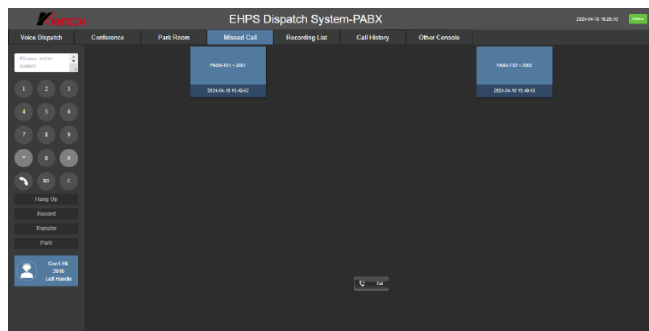

Voice dispatch-Telephone call

EHPS Dispatch System-PABX

2024-04-18 15:20:30 Online

Voice Dispatch

Conference

Park Room

Missed Call

Recording List

Call History

Other Console

← 2020 Analog1

Query

Peer Number	Date	Size	Operation
1004-20270719-12-01-30.wav	2027-07-19 12:01:30	4440044	download Delete ▶ 0:00 / 4:37
1004-20270719-11-55-23.wav	2027-07-19 11:55:23	4877164	download Delete ▶ 0:00 / 5:04
1004-20270719-11-54-57.wav	2027-07-19 11:54:57	275884	download Delete ▶ 0:00 / 0:17
38500030-20270719-11-46-02.wav	2027-07-19 11:46:02	142124	download Delete ▶ 0:00 / 0:00
38500030-20240418-13-55-30.wav	2024-04-18 13:55:30	108524	download Delete ▶ 0:00 / 0:00
2001-20240417-17-01-26.wav	2024-04-17 17:01:26	11244	download Delete ▶ 0:00 / 0:00
1000-20240417-15-46-33.wav	2024-04-17 15:46:33	140844	download Delete ▶ 0:00 / 0:00
1000-20240417-15-46-28.wav	2024-04-17 15:46:28	7084	download Delete ▶ 0:00 / 0:00
38500020-20240417-09-30-10.wav	2024-04-17 09:30:10	338794924	download Delete ▶ 0:00 / 0:00
38500030-20240410-14-09-38.wav	2024-04-10 14:09:38	257324	download Delete ▶ 0:00 / 0:00
1002-20240412-11-20-05.wav	2024-04-12 11:20:05	4544	download Delete ▶ 0:00 / 0:00
38500030-20240412-11-17-07.wav	2024-04-12 11:17:07	154924	download Delete ▶ 0:00 / 0:00