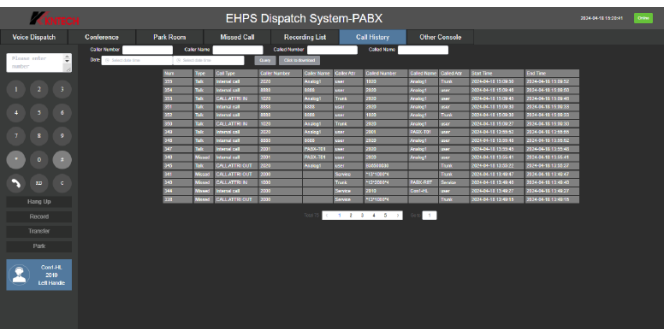

Voice dispatch-Telephone call

EHPS Dispatch System-PABX

2024-04-18 15:20:30 Online

Voice Dispatch

Conference

Park Room

Missed Call

Recording List

Call History

Other Console

← 2020 Analog1

Query

Peer Number	Date	Size	Operation
1004-20270719-12-01-30.wav	2027-07-19 12:01:30	4440044	download Delete ▶ 0:00 / 4:37
1004-20270719-11-55-23.wav	2027-07-19 11:55:23	4877164	download Delete ▶ 0:00 / 5:04
1004-20270719-11-54-57.wav	2027-07-19 11:54:57	275884	download Delete ▶ 0:00 / 0:17
38500030-20270719-11-46-02.wav	2027-07-19 11:46:02	142124	download Delete ▶ 0:00 / 0:00
38500030-20240418-13-55-30.wav	2024-04-18 13:55:30	108524	download Delete ▶ 0:00 / 0:00
2001-20240417-17-01-26.wav	2024-04-17 17:01:26	11244	download Delete ▶ 0:00 / 0:00
1000-20240417-15-46-33.wav	2024-04-17 15:46:33	140844	download Delete ▶ 0:00 / 0:00
1000-20240417-15-46-28.wav	2024-04-17 15:46:28	7084	download Delete ▶ 0:00 / 0:00
38500020-20240417-09-30-10.wav	2024-04-17 09:30:10	338794924	download Delete ▶ 0:00 / 0:00
38500030-20240410-14-09-38.wav	2024-04-10 14:09:38	257324	download Delete ▶ 0:00 / 0:00
1002-20240412-11-20-05.wav	2024-04-12 11:20:05	4544	download Delete ▶ 0:00 / 0:00
38500030-20240412-11-17-07.wav	2024-04-12 11:17:07	154924	download Delete ▶ 0:00 / 0:00