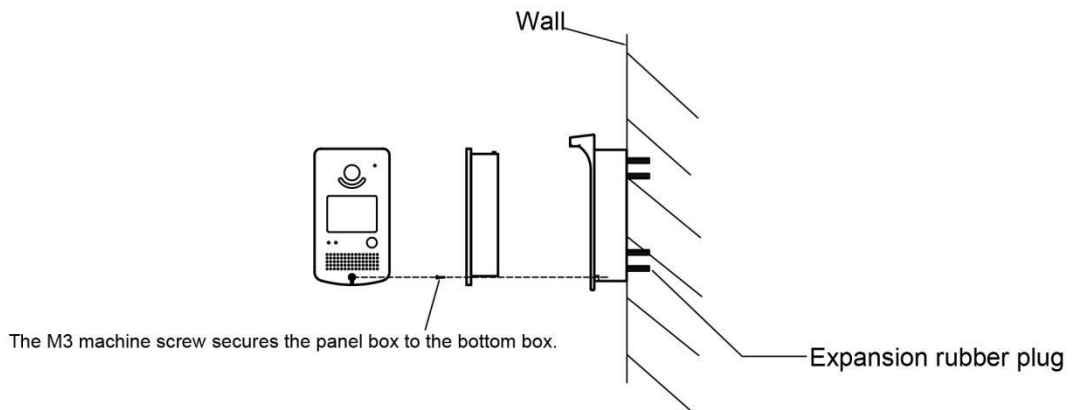

The second step is to load the panel box into the bottom box.