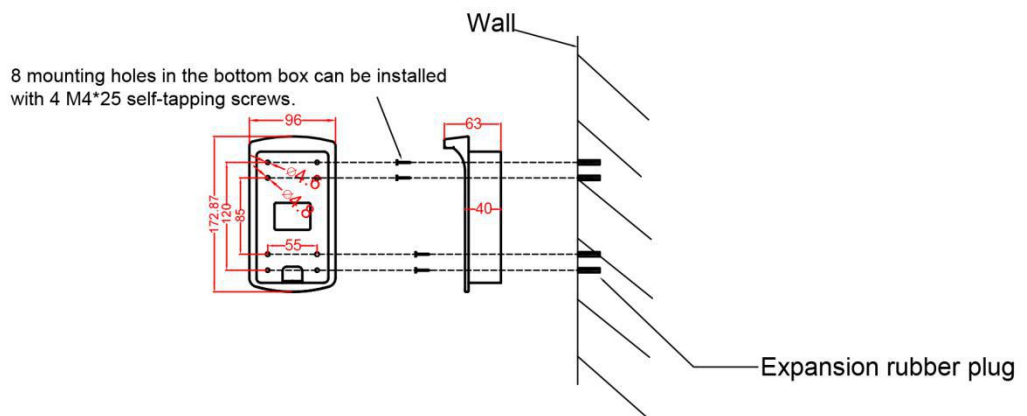

SPECIFICATION

VoIP SIP2.0 telephone   DTMF dialing
MTBF:100000hours   MTTR: 2 hours
Free dial (maximum length of each number is 32 digits)
Communication: Full duplex 2-way
Call Control Signaling:VOIP SIP Info(DTMF), RFC 2833(DTMF)
Power:Power over Ethernet, IEEE802.3af, Class 0
Local power, 12VDC,Idle 2W, Max 10W
Auxiliary Contacts: (option)
1 Aux Output, dry contact
Dry contact Load parameter
Rated load:0.3 A at 125 VAC; 1 A at 30 VDC
Rated carry current:1A
Max.switching voltage:125 VAC,60VDC
Max.switching current:1A

Audio Codes:G.711, G.722, G.729,G723,G.726
Network:10/100 BaseTX Ethernet, RJ45 connectors, Cat5e or better
IP Protocols:IPv4, TCP, UDP, RTP, DHCP, SIP
1 x LAN Power over Ethernet(PoE,802.3af)
1 x LAN(IEEE 802.1x), Network Access Control(IEEE 802.1x),STP(IEEE 802.1d), RSTP(IEEE 802.1d-2004)
Programming:Non-volatile flash memory programming and configuration through Web GUI
Management and Operation:DHCP and static IP, remote automatic software upgrade, centralized monitoring
Echo cancellation code: ITU-T G.167/G.168

INSTALLATION

The first step is to install the bottom box to the wall.